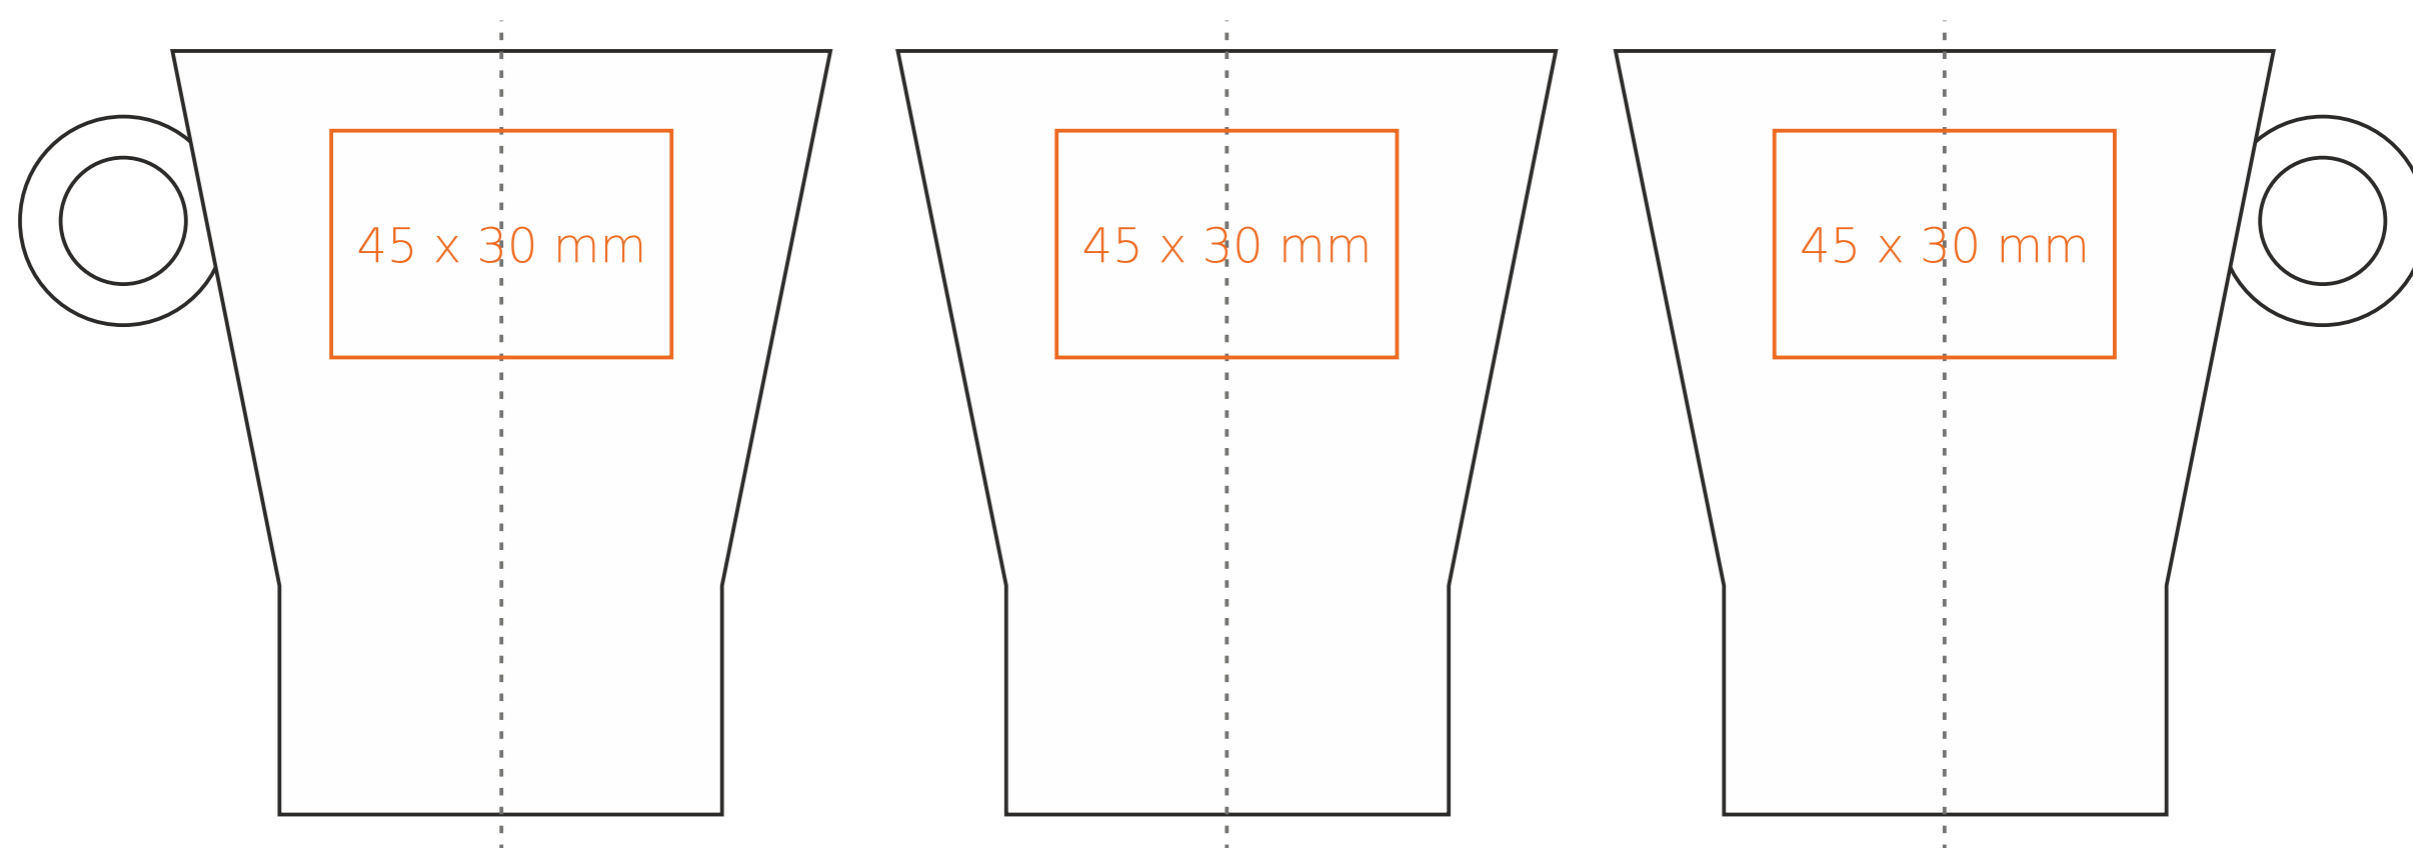

M/025 Elite

250 ml / h: 101 mm / Ø 87 mm

Imprint on the inside - 40 x 20 mm
Imprint on the bottom outside - Ø 30 mm

*In the case of projects for transfer print running outside of the standard print area, please contact our sales department.

[How to prepare print material](#)

meaning

— Transfer Print
— Sensitive Touch