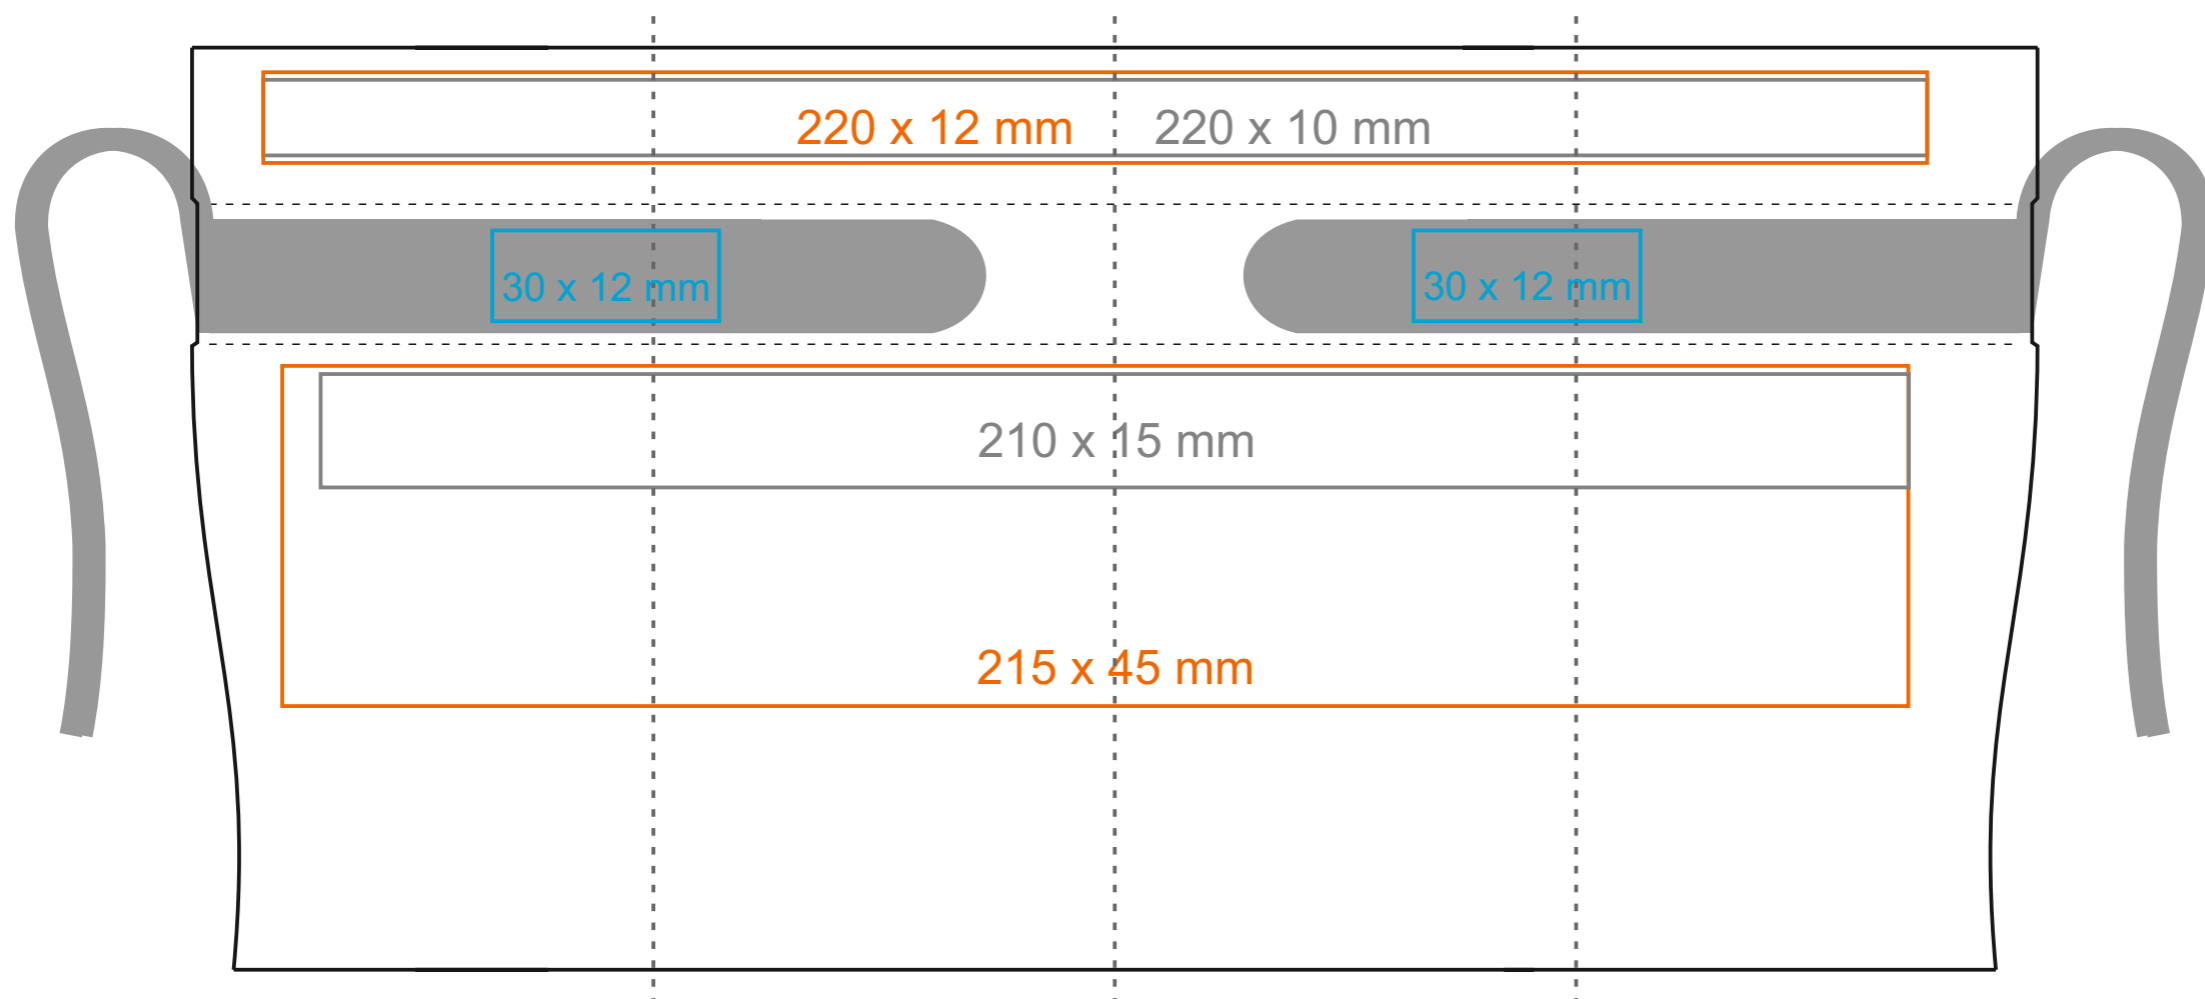

# M\_083 Cosmo

300 ml / h: 122 mm / Ø 76 mm

Imprint on the inside  
Imprint on the bottom outside

- 50 x 20 mm
- Ø 45 mm

\*In the case of projects for transfer print running outside of the standard print area, please contact our sales department.

[How to prepare print material](#)

meaning

- Transfer Print
- Sensitive Touch
- Direct Print
- Laser engraving