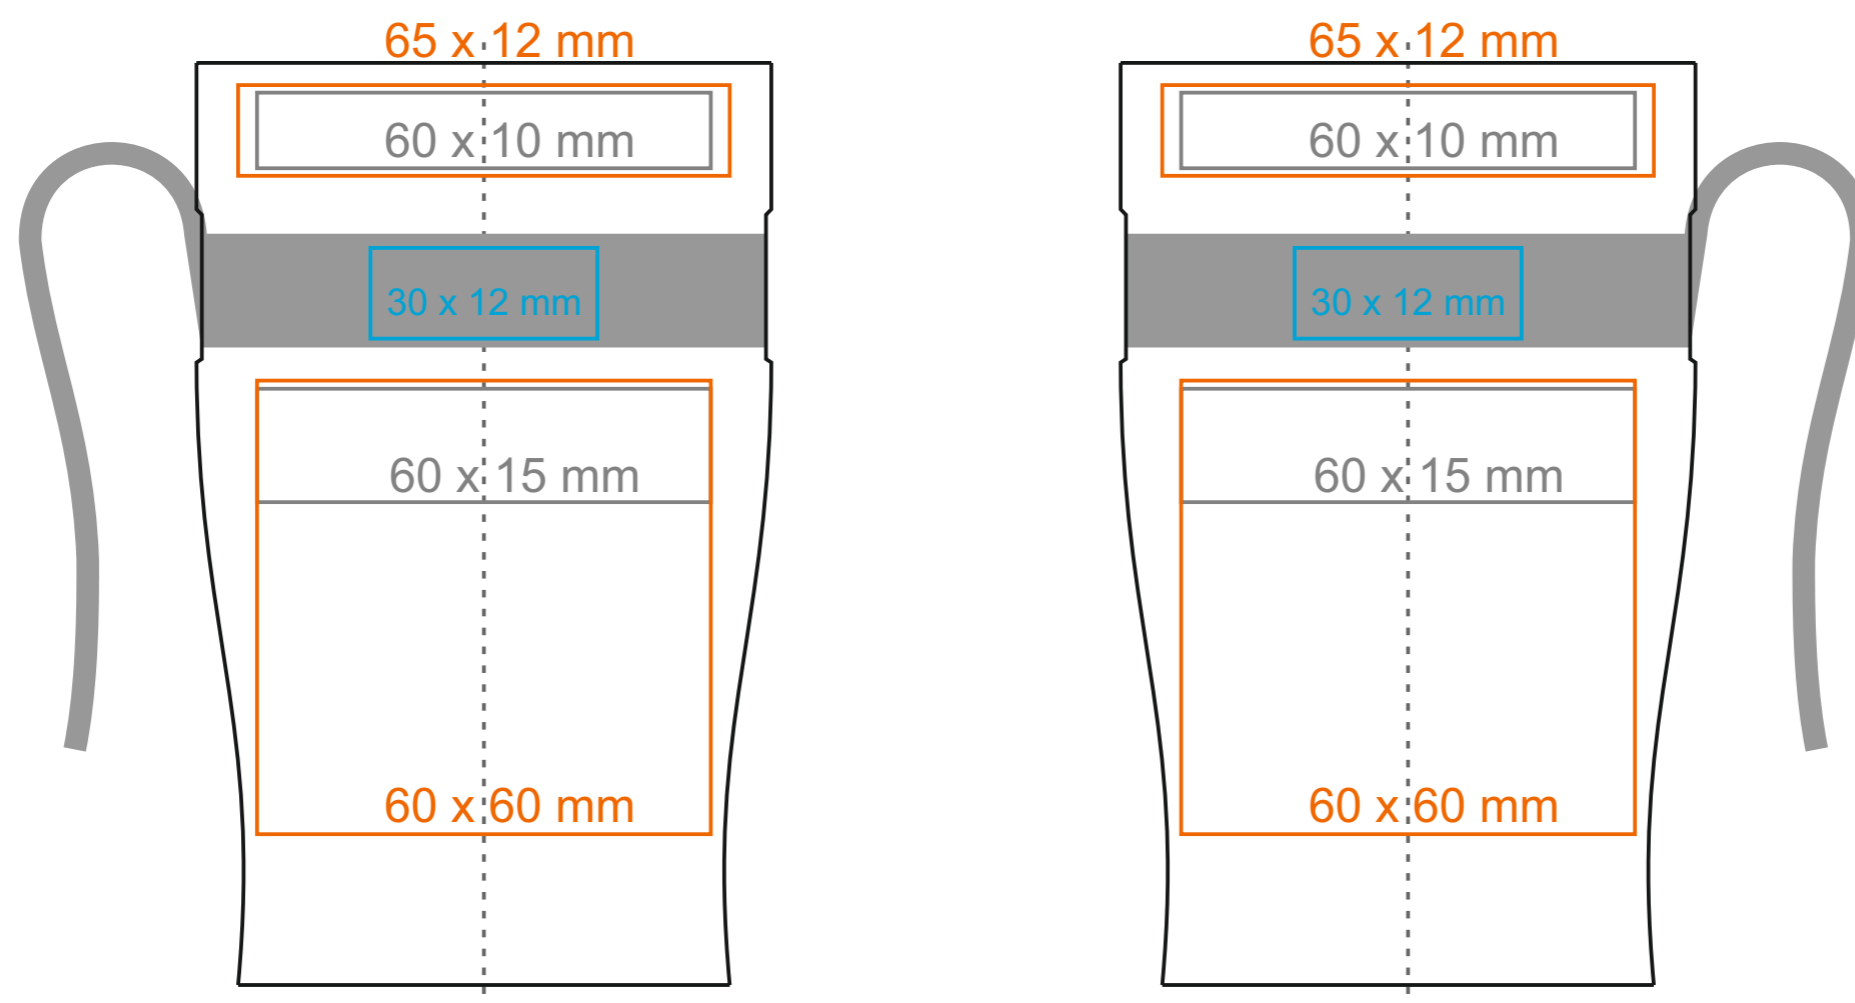

# M\_083 Cosmo

300 ml / h: 122 mm / Ø 76 mm

Imprint on the inside  
Imprint on the bottom outside

- 50 x 20 mm
- Ø 45 mm

\*In the case of projects for transfer print running outside of the standard print area, please contact our sales department.

[How to prepare print material](#)

meaning

- Transfer Print
- Sensitive Touch
- Direct Print
- Laser engraving