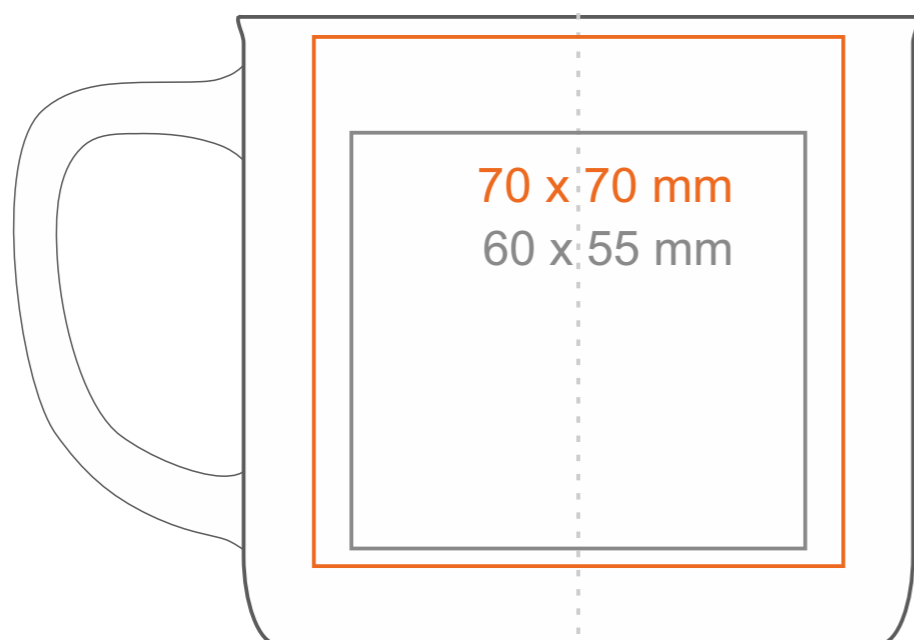

M_513 Loft

300 ml / h: 83 mm / Ø 90mm

Imprint on the handle
Imprint on the inside
Imprint on the bottom inside
Imprint on the bottom outside

- 40 x 10 mm
- 50 x 15 mm
- Ø 40 mm
- Ø 50 mm

*In the case of projects for transfer print running outside of the standard print area, please contact our sales department.