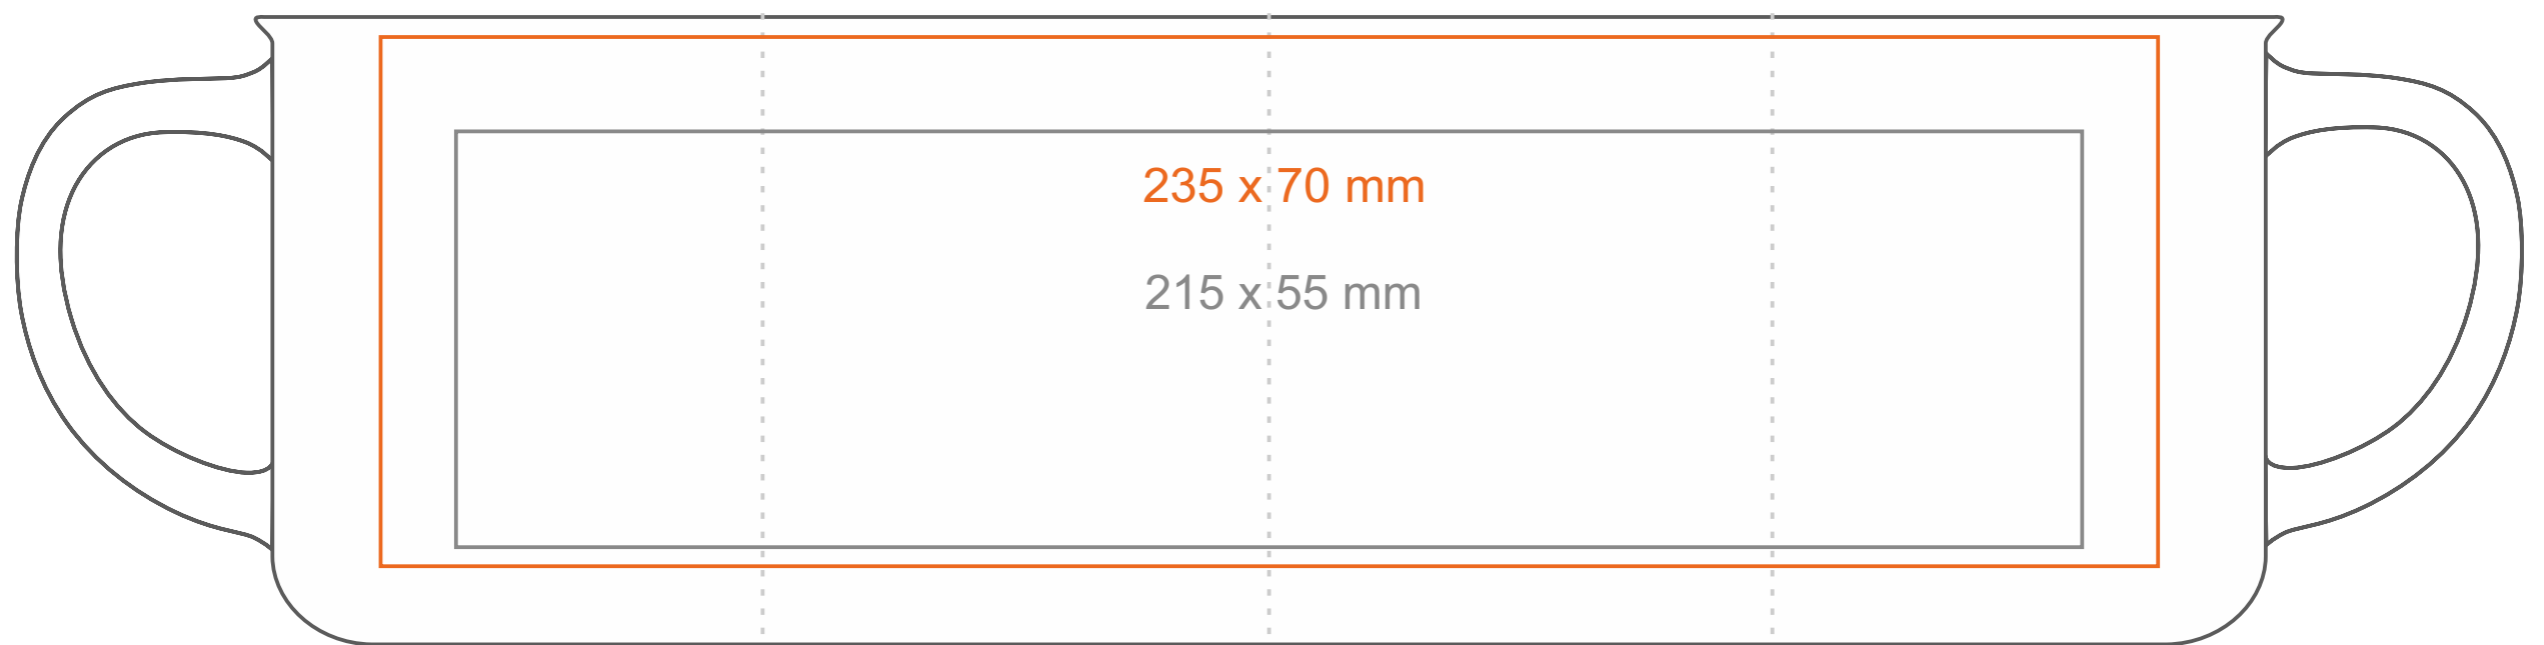

M_513 Loft

300 ml / h: 83 mm / Ø 90mm

Imprint on the handle
Imprint on the inside
Imprint on the bottom inside
Imprint on the bottom outside

- 40 x 10 mm
- 50 x 15 mm
- Ø 40 mm
- Ø 50 mm

*In the case of projects for transfer print running outside of the standard print area, please contact our sales department.

[How to prepare print material](#)

meaning

— Transfer Print
— Sensitive Touch
— Direct Print