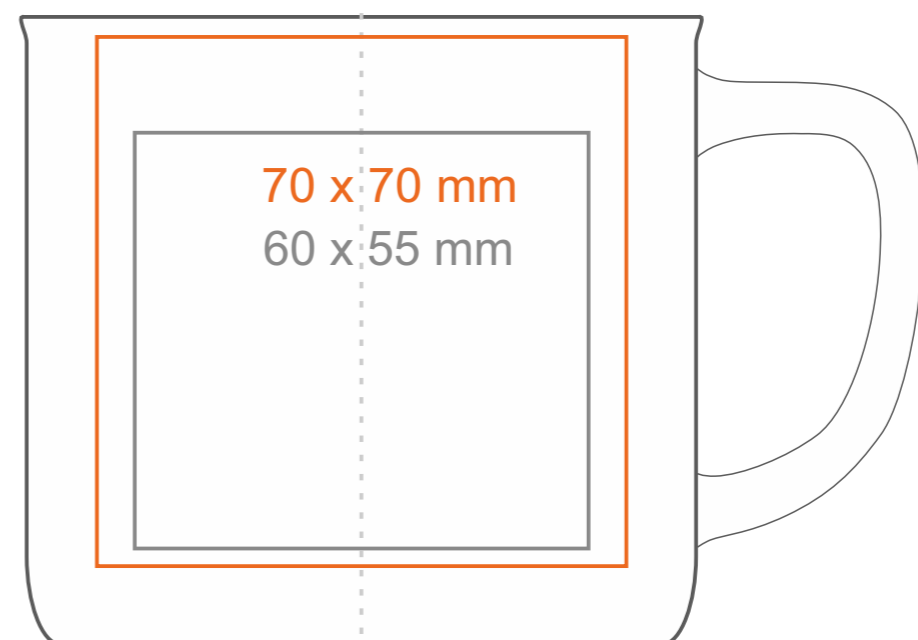

M_513 Loft

300 ml / h: 83 mm / Ø 90mm

Imprint on the handle
Imprint on the inside
Imprint on the bottom inside
Imprint on the bottom outside

- 40 x 10 mm
- 50 x 15 mm
- Ø 40 mm
- Ø 50 mm

*In the case of projects for transfer print running outside of the standard print area, please contact our sales department.